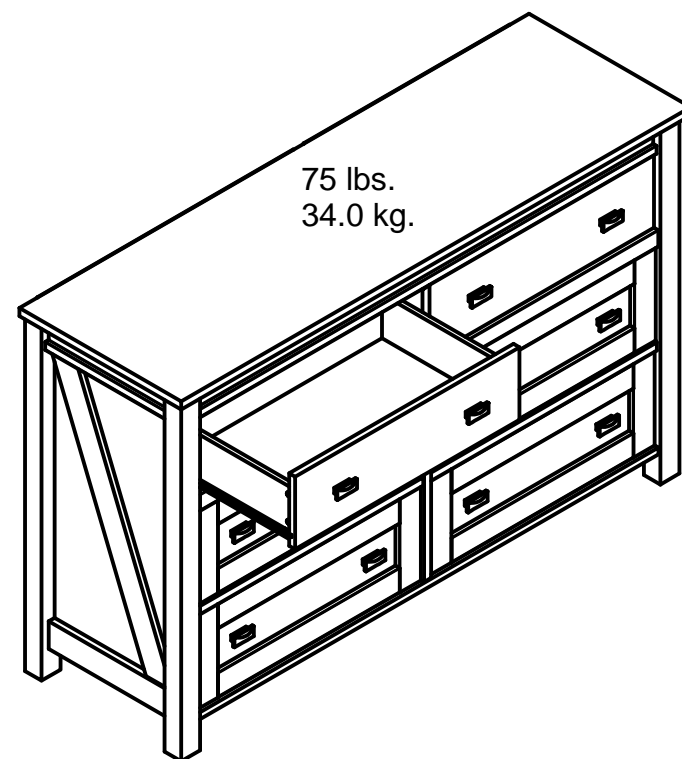

5685341COM - 6 Drawer Dresser

Finish: Magnolia Oak

Ameriwood
HOME

Wood Breakdown:

PB 45% & MDF 45%

Total storage: 5.20 cubic feet

Overall Product Size:

53.62"W x 17.00"D x 33.38"H

136.2cm W x 43.2cm D x 84.8cm H

All drawers have a 35 lbs. (15.9 kg) weight limit.

Maximum Weight Capacities

Unit Weight: 164 lbs. (73.39 kg)