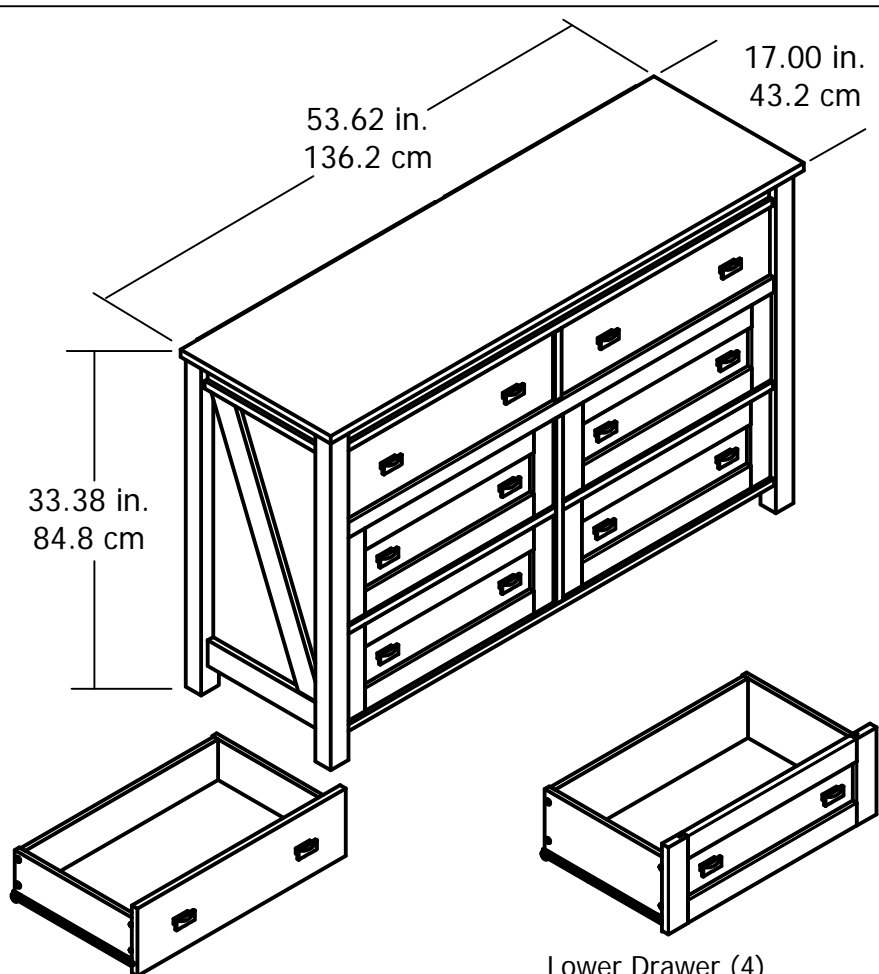

5685341COM - 6 Drawer Dresser

Finish: Magnolia Oak

Ameriwood
HOME

Wood Breakdown:

PB 45% & MDF 45%

Total storage: 5.20 cubic feet

Overall Product Size:

53.62"W x 17.00"D x 33.38"H

136.2cm W x 43.2cm D x 84.8cm H

All drawers have a 35 lbs. (15.9 kg) weight limit.

Maximum Weight Capacities

Unit Weight: 164 lbs. (73.39 kg)